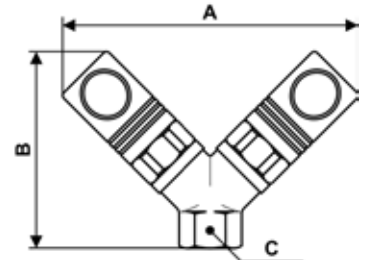

METAL SAFETY QUICK COUPLINGS - CSM 06

Parallel female thread twin coupler

Profile : ISO 6150C

Min / Max operating pressure 0 / 16 bar	Flow rate at 6 bar 833 l/min	ID passage 6 mm	Min. / Max temperature -15 / 70 °C
---	--	---------------------------	--

Part number	Female thread	Dim. A (mm)	Dim. B (mm)	Dim. C (mm)
CSM 068101	G1/4	101	66	17
CSM 068102	G3/8	104	68	19
CSM 068103	G1/2	112	75	25